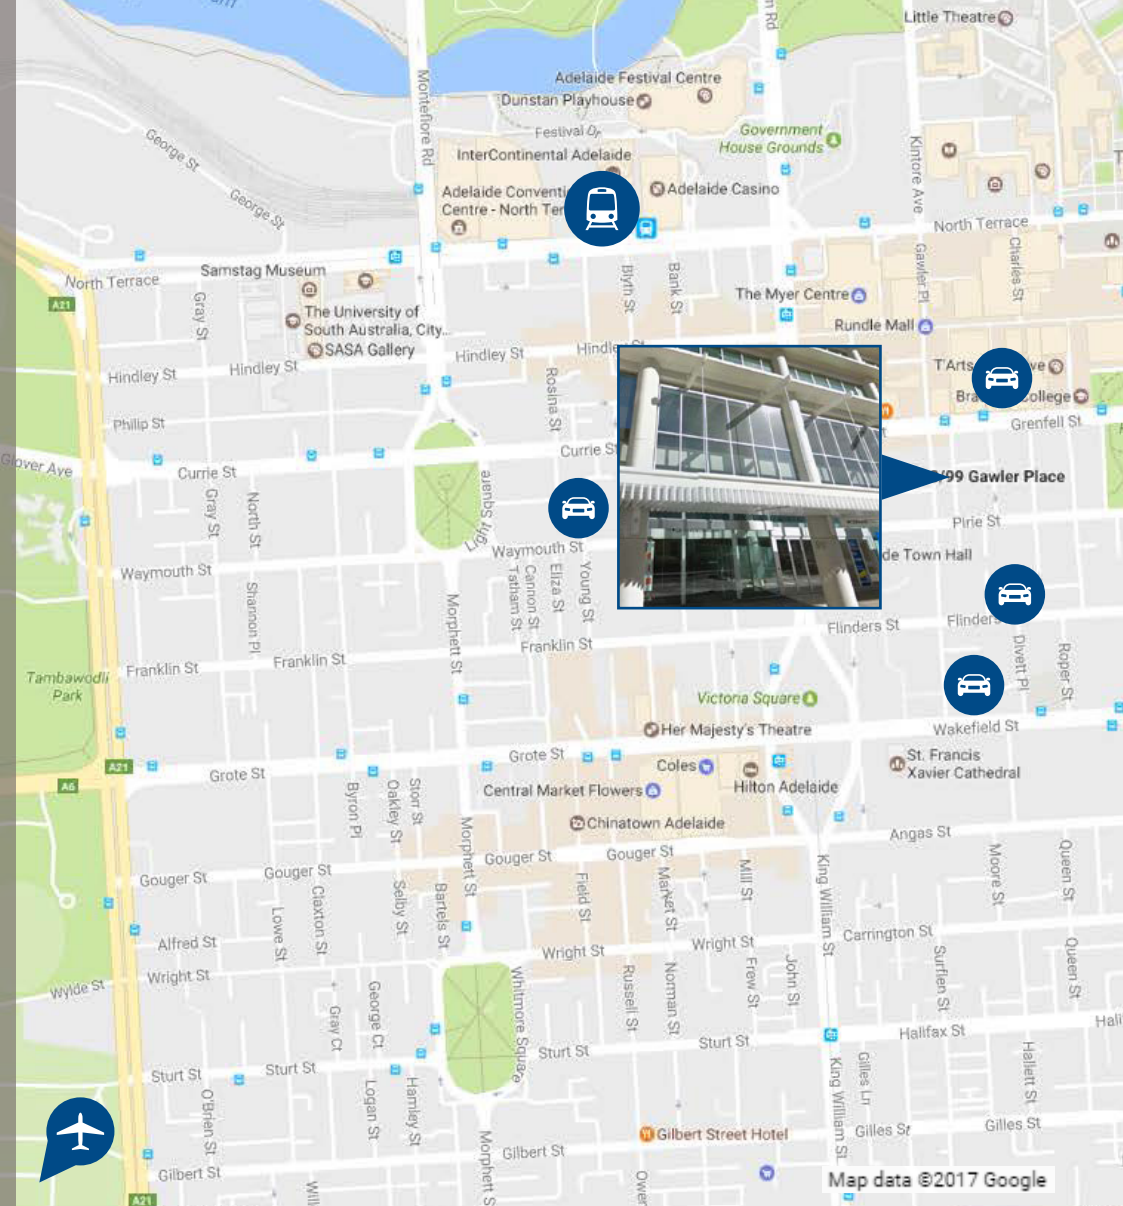

Adelaide

There are a number of car parks within walking distance of the office:

- 3 min walk Rundle Place, 90-100 Grenfell St
- 4 min walk Wilson Parking, 69 Wyatt St
- 5 min walk State Centre, 172 Gawler Place
- 7 min walk Topham Mall, 52/54 Waymouth St

Adelaide Railway Station is a 10 minute walk to the office. A taxi rank is available outside the station on North Terrace. Depending on traffic conditions, the journey can take between 5 and 14 minutes.

The nearest airport for international and domestic flights is Adelaide Airport (ADL). Bus routes J1 and J1X depart from Stop 10 on Airport Road outside the terminal building, stopping on Grenfell Street. Buses run every 15 minutes during peak times, with journey times to the office taking 23 minutes. Alternatively, a taxi rank is located at the left of the pedestrian plaza as you walk out of the terminal. a taxi journey to the office can take between 12 and 24 minutes.

For the safety of our staff and visitors, we undertake security checks in all our offices and may request your ID before issuing you with a visitor pass. Thank you for your patience while our reception staff undertake their duties.

Frazer-Nash Consultancy
Level 8
99 Gawler Place
Adelaide
SA 5000

+61 (0) 8 7325 4200

www.fnc.co.uk/find-us

FRAZER-NASH
CONSULTANCY
— A KBR COMPANY —