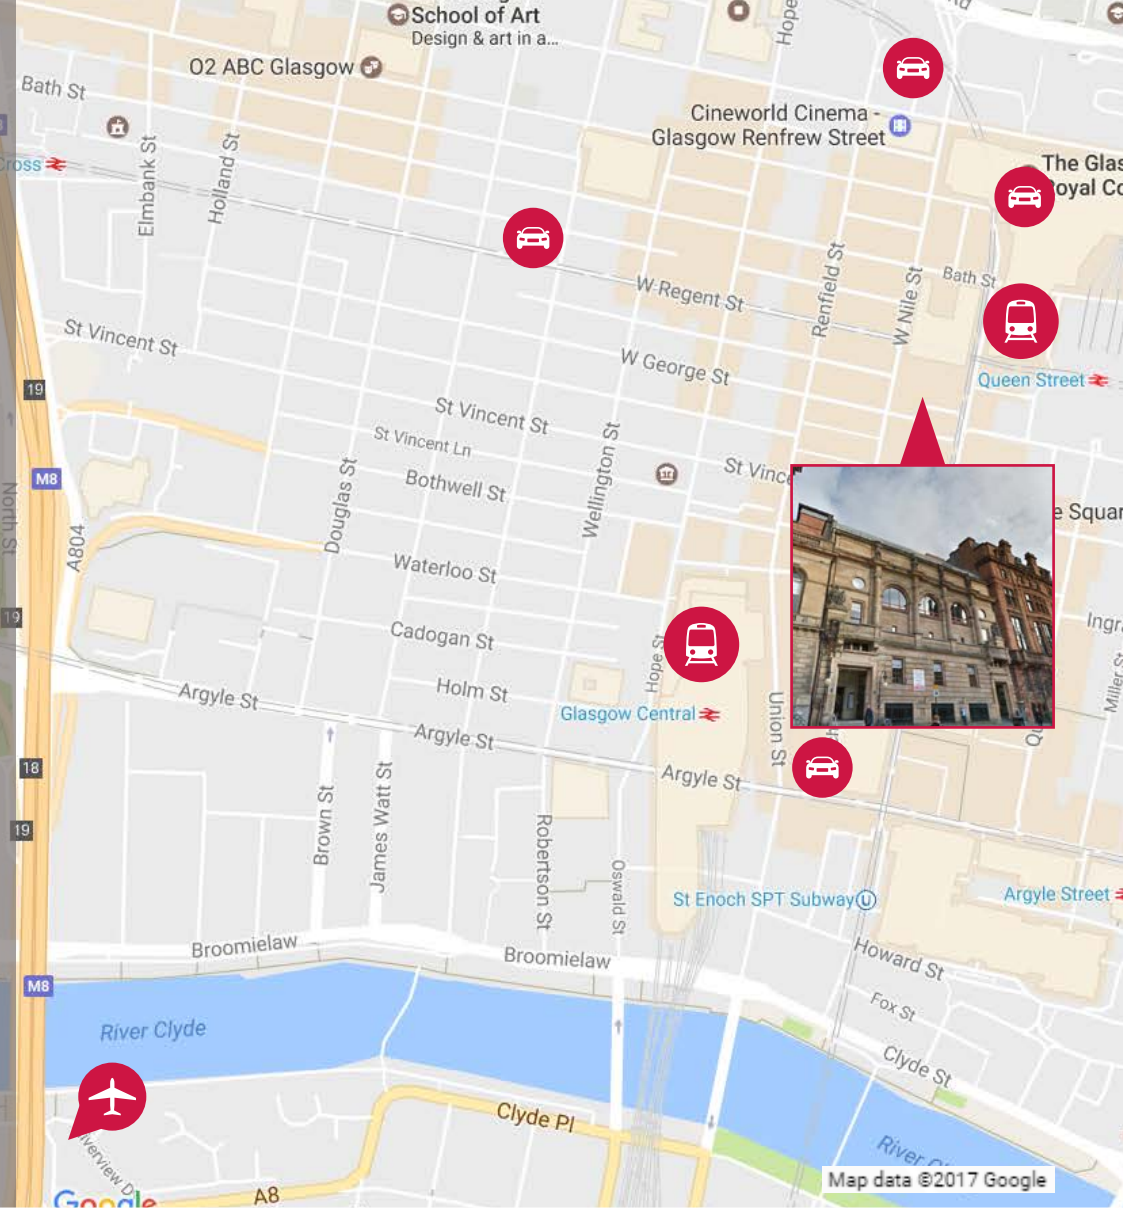

Glasgow

There are a number of car parks within walking distance of the office:

- 5 min walk NCP, 81 Mitchell Street, G1 3LN
- 7 min walk Buchanan Galleries, G2 3GF
- 7 min walk Q-Park Sauchiehall Street, G2 4TB
- 8 min walk Concert Square Car Park, G4 0DE

There are two train stations in close proximity to the office. Glasgow Central (GLC) is on the North-South line between Glasgow and London, and is 5 minutes walk to the office. A taxi rank is available on Gordon Street. Queen Street Station (GLQ) is the terminus for all inter-city services to destinations in the North of Scotland and the Edinburgh shuttle. This station is 2 minutes walk from the office.

The nearest airport which provides international and domestic flights is Glasgow International Airport (GLA). The 500 bus route connects the airport to Buchanan Bus Station, stopping at bus stop GD outside the office. Buses run 24 hours a day, seven days a week. At peak times, they leave up to every ten minutes outside the terminal building, a journey to the office takes around 28 minutes.

For the safety of our staff and visitors, we undertake security checks in all our offices and may request your ID before issuing you with a visitor pass. Thank you for your patience while our reception staff undertake their duties.

Frazer-Nash Consultancy
Fifth Floor, The Athenaeum
8 Nelson Mandela Place
Glasgow
G2 1BT

+44 (0) 141 341 5400

www.fnc.co.uk/find-us