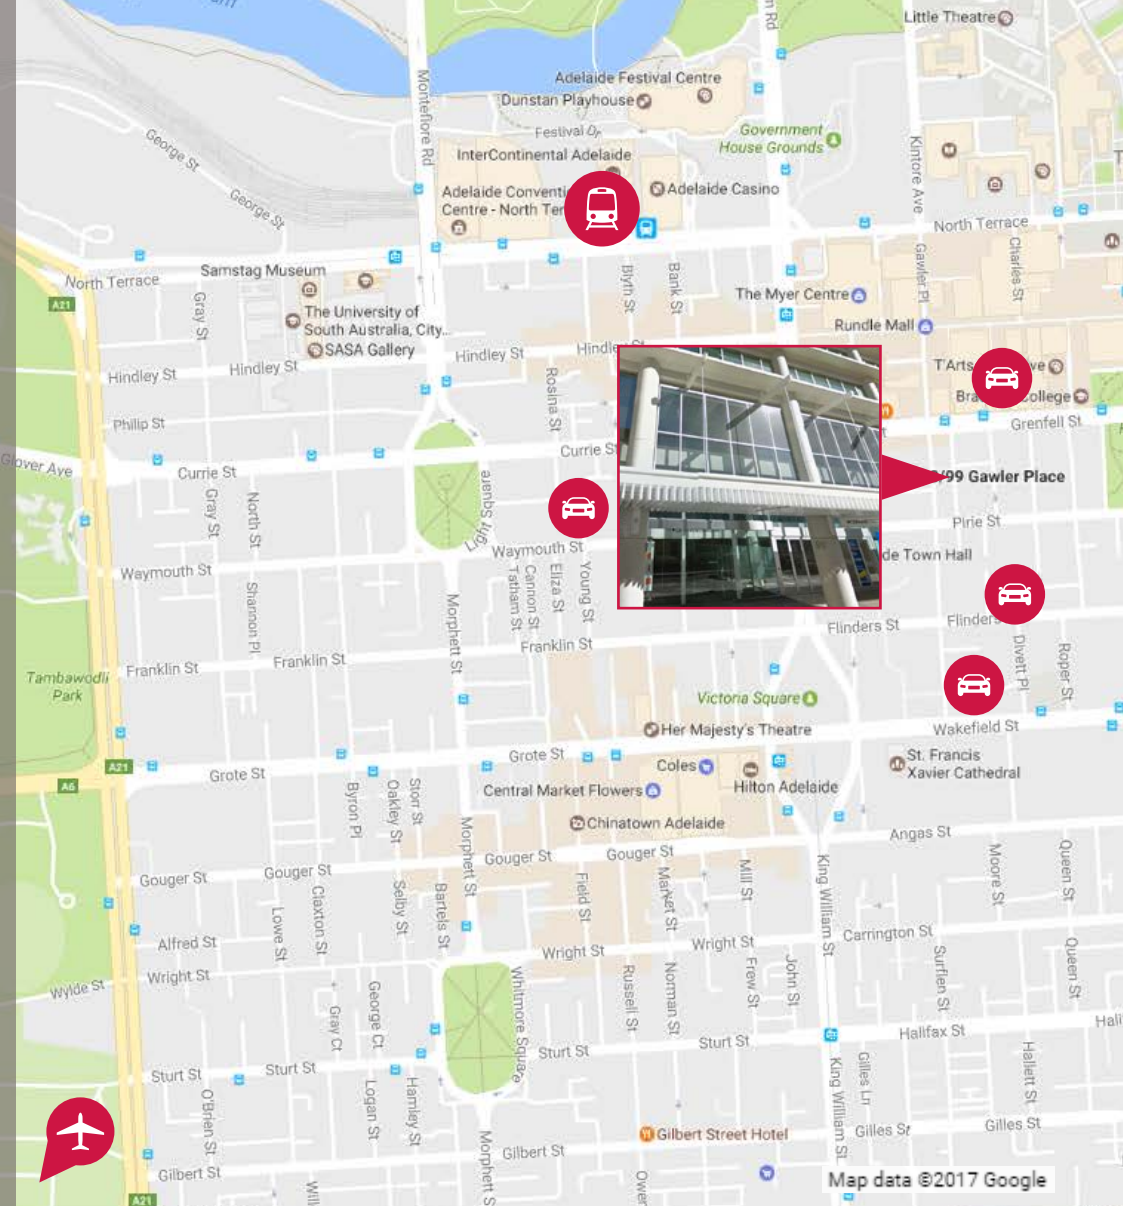

Adelaide

There are a number of car parks within walking distance of the office:

- 3 min walk
- 4 min walk
- 5 min walk
- 7 min walk

- Rundle Place, 90-100 Grenfell St
- Wilson Parking, 69 Wyatt St
- State Centre, 172 Gawler Place
- Topham Mall, 52/54 Waymouth St

Adelaide Railway Station is a 10 minutes walk to the office. A taxi rank is available outside the station on North Terrace. Depending on traffic conditions, the journey can take between 5 and 14 minutes.

The nearest airport for international and domestic flights is Adelaide Airport (ADL). Bus routes J1 and J1X depart from Stop 10 on Airport Road outside the terminal building, stopping on Grenfell Street. Buses run every 15 minutes during peak times, with journey times to the office taking 23 minutes. Alternatively, a taxi rank is located at the left of the pedestrian plaza as you walk out of the terminal, a taxi journey to the office can take between 12 and 24 minutes.

For the safety of our staff and visitors, we undertake security checks in all our offices and may request your ID before issuing you with a visitor pass. Thank you for your patience while our reception staff undertake their duties.

Frazer-Nash Consultancy
Level 8
99 Gawler Place
Adelaide
SA 5000

+61 (0) 8 7325 4200

www.fncaustralia.com.au/find-us