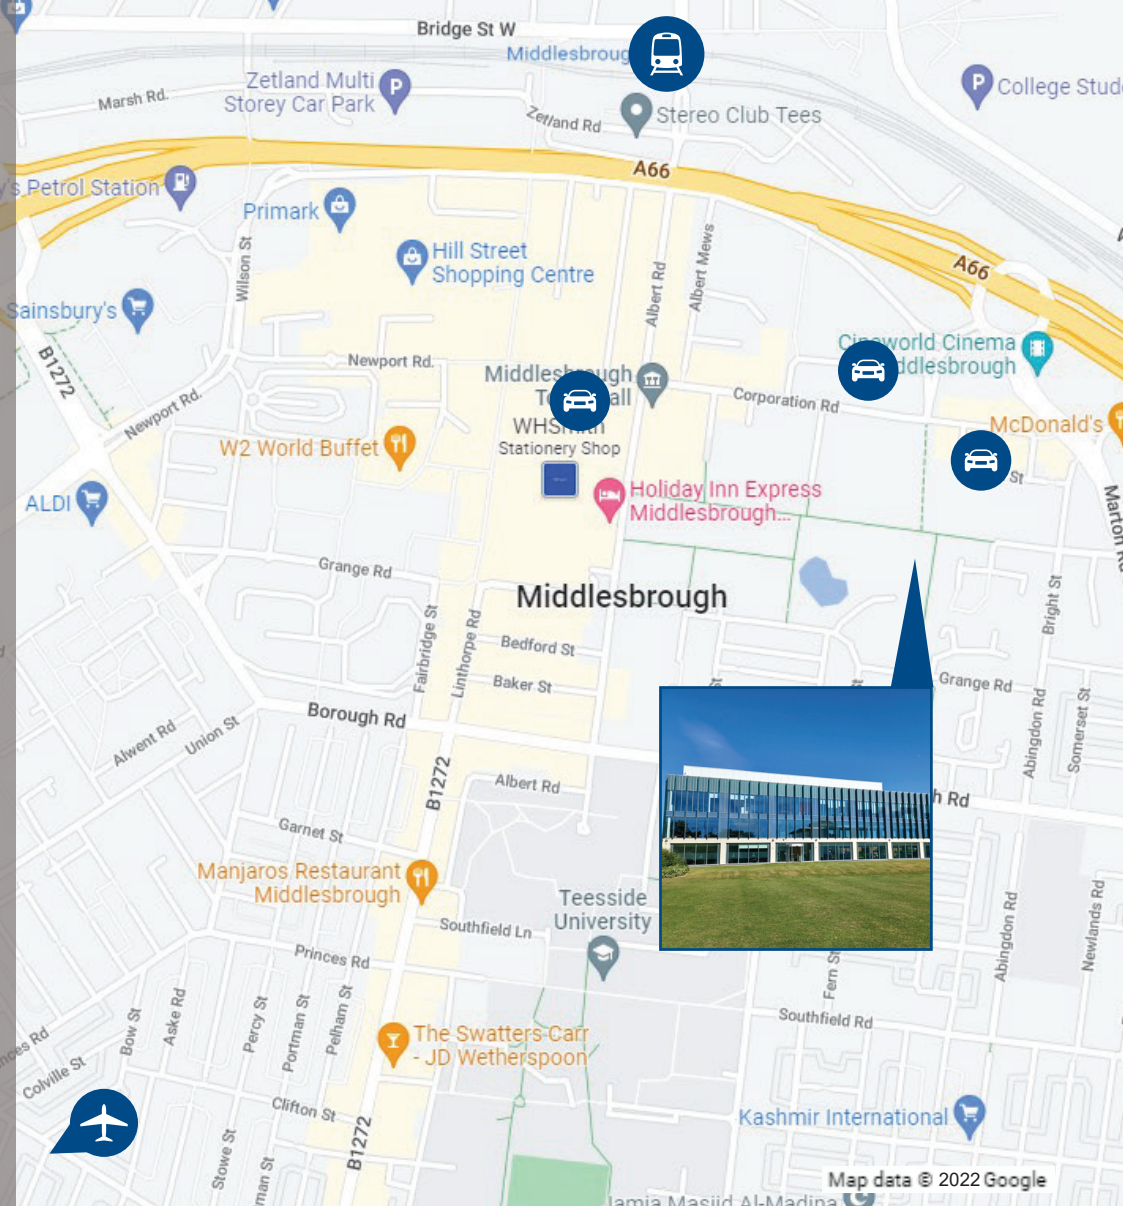

Middlesbrough

There are a number of car parks within walking distance of the office:

- 2 min walk Fry Street Car Park, TSI 1HA
- 2 min walk Oak Street Car Park, TSI 2RQ
- 4 min walk Cleveland Centre Car Park, TSI 1LP

There is one train station in close proximity to the office, Middlesbrough (MBR). Middlesbrough station is on the Durham Coast Line, Esk Valley Line and Tees Valley Line and is a 7 minute walk to the office. A taxi rank is available on Bridge Street.

The nearest airport which provides international and domestic flights is Teesside International Airport (MME). The quickest method of transport to central Middlesbrough is via taxi (15 mins). The number 12 bus to Darlington runs six times per day and trains from Darlington to Middlesbrough run regularly.

If on arrival to the office you find that reception is unmanned, please make your way to the left of the lifts to the Frazer-Nash office on the ground floor.

For the safety of our staff and visitors, we undertake security checks in all our offices and may request your ID before issuing you with a visitor pass. Thank you for your patience while our reception staff undertake their duties.

Frazer-Nash Consultancy
2 Centre Square
Middlesbrough
TSI 2BF

+44 (0) 1642 056 662

www.fnc.co.uk/find-us